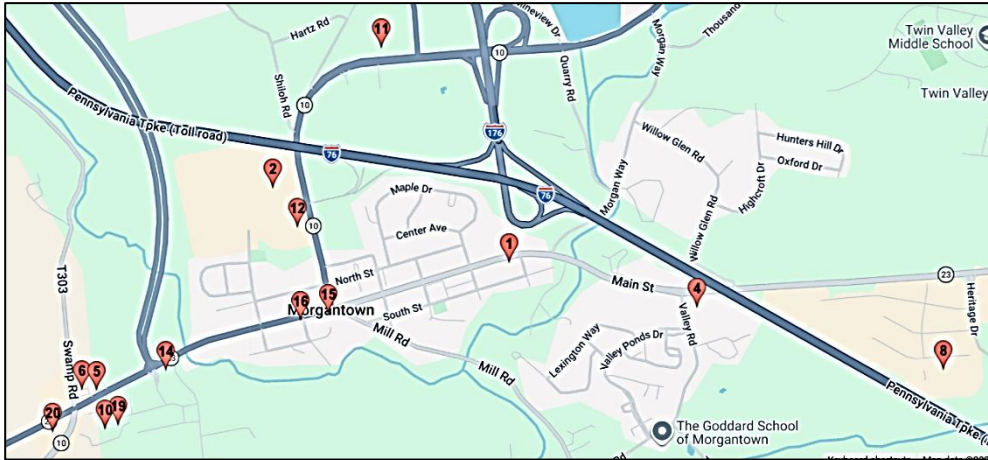

Restaurants

AJ's Family Pizzeria (8*)
204 Crossings Blvd
Elverson, PA 19520

Antonio's Pizza (10)
2848 W Main St
Morgantown, PA 19543

Arby's (8*)
700 Crossings Blvd
Elverson, PA 19543

Dunkin' Donuts (8*)
800 Crossings Blvd
Elverson, PA 19520

Stampede Barbecue (18)
4372 Morgantown Rd
Mohnton, PA 19540

Starbucks (8*)
911 Heritage Drive
Elverson, PA 19520

Subway (8*)
214 Crossings Blvd
Elverson, PA 19520

Sumo Sushi & Steak House (19)
2846 W Main St
Morgantown, PA 19543

Taco Bell (8*)
905 Heritage Dr
Elverson, PA 19520

Taco Fest (8*)
650 Crossings Blvd
Elverson, PA 19520

Windmill Family Restaurant (20)
2838 Main St
Morgantown, PA 19543

Wendy's (8*)
950 Crossings Blvd
Elverson, PA 19520

Map of My Pet's Brace and Nearby Destinations

Close-up Around My Pet's Brace

- | | |
|-------------------------------|--|
| 1) My Pet's Brace | 3508 E Main St
Morgantown, PA 19543 |
| 2) Holiday Inn | 6170 Morgantown Rd
Morgantown, PA 19543 |
| 3) The Covered Bridge Cottage | 1940 Main St
Narvon, PA 17555 |
| 4) Sheetz | 3830 Main St
Morgantown, PA 19543 |
| 5) Turkey Hill | 2847 Main St
Morgantown, PA 19543 |
| 6) Wawa | 2837 W Main St
Morgantown, PA 19543 |
| 7) Godfrey's | 4267 New Holland Rd
Mohnton, PA 19540 |