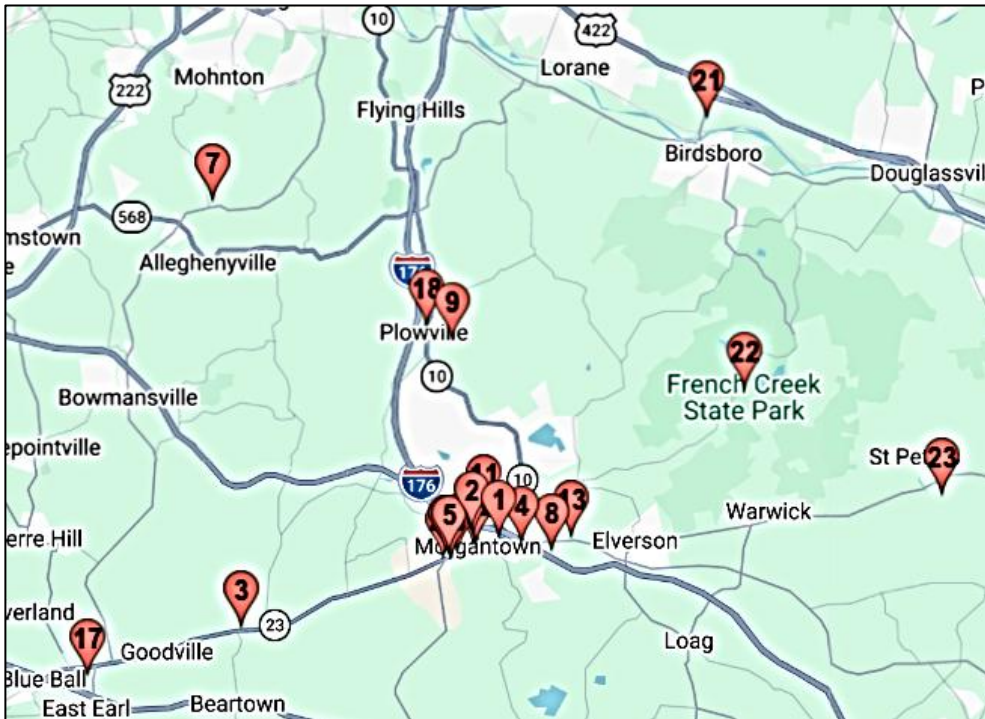

Taco Bell (8*)
905 Heritage Dr
Elverson, PA 19520

Taco Fest (8*)
650 Crossings Blvd
Elverson, PA 19520

Windmill Family Restaurant (20)
2838 Main St
Morgantown, PA 19543

Wendy's (8*)
950 Crossings Blvd
Elverson, PA 19520

Map of My Pet's Brace and Nearby Destinations

Close-up Around My Pet's Brace

- | | |
|-------------------------------|--|
| 1) My Pet's Brace | 3508 E Main St
Morgantown, PA 19543 |
| 2) Holiday Inn | 6170 Morgantown Rd
Morgantown, PA 19543 |
| 3) The Covered Bridge Cottage | 1940 Main St
Narvon, PA 17555 |
| 4) Sheetz | 3830 Main St
Morgantown, PA 19543 |
| 5) Turkey Hill | 2847 Main St
Morgantown, PA 19543 |
| 6) Wawa | 2837 W Main St
Morgantown, PA 19543 |
| 7) Godfrey's | 4267 New Holland Rd
Mohnton, PA 19540 |

- | | |
|-------------------------|--|
| 8) Morgantown Crossings | 100 Crossings Blvd
Elverson, PA 19520 |
| 9) Weaver's Orchard | 40 Fruit Ln
Morgantown, PA 19543 |

All Destinations

- | | |
|--|---|
| 10) Antonio's Pizza | 2848 W Main St
Morgantown, PA 19543 |
| 11) Heritage Restaurant | 6016 Morgantown Rd
Morgantown, PA 19543 |
| 12) McDonald's | 6176 Morgantown Rd
Morgantown, PA 19543 |
| 13) Morgantown Coffee House | 4997 N Twin Valley Rd
Elverson, PA 19520 |
| 14) Morgantown Diner | 101 Morview Blvd
Morgantown, PA 19543 |
| 15) Nuse's Deli | 3160 Main St
Morgantown, PA 19543 |
| 16) Rita's Italian Ice | 3080 W Main St
Morgantown, PA 19543 |
| 17) Shady Maple Smorgasbord | 129 Toddy Dr
East Earl, PA 17519 |
| 18) Stampede Barbecue | 4372 Morgantown Rd
Mohnton, PA 19540 |
| 19) Sumo Sushi & Steak House | 2846 W Main St
Morgantown, PA 19543 |
| 20) Windmill Family Restaurant | 2838 Main St
Morgantown, PA 19543 |
| 21) Dog Park – Danielle Ruiz-Murphy Center | 503 S Center Rd
Birdsboro, PA 19508 |
| 22) French Creek State Park | 843 Park Rd
Elverson, PA 19520 |
| 23) Warwick County Park | 191 County Park Rd
Pottstown, PA 19465 |