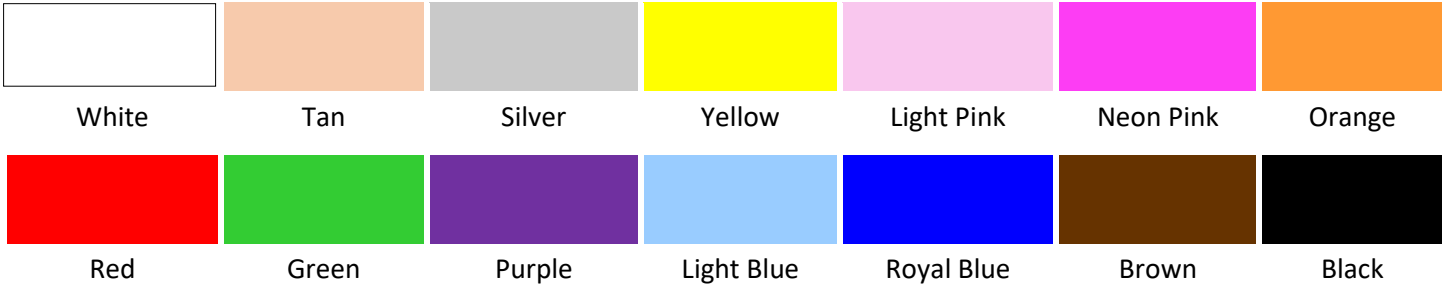

COLOR CHART

Dogs Under 130 Pounds

Dogs 130+ Pounds

Special Colors – Any Size Dog

Wood Grain

Zebra*

Cheetah

*background can be any solid color of your choosing
ie: zebra on neon pink

Yellow/Orange Swirl

Red & Blue Camo

Sharks

Starry Night

Blue Swirl

Graffiti

Woodland

Camo

Carbon Fiber

Cosmos

Dog Hair Design – Any Size Dog

Light Grey
with
Flecking

Grey with
Liver Spots

Blonde

Red / Brown

White with
Red / Brown
Spots

Golden
Brown

Brown

Dark Brown