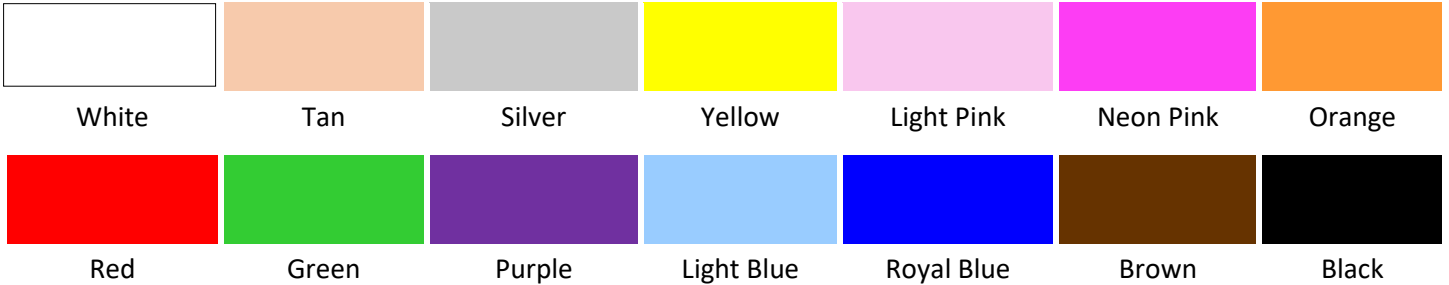

COLOR CHART

Dogs Under 130 Pounds